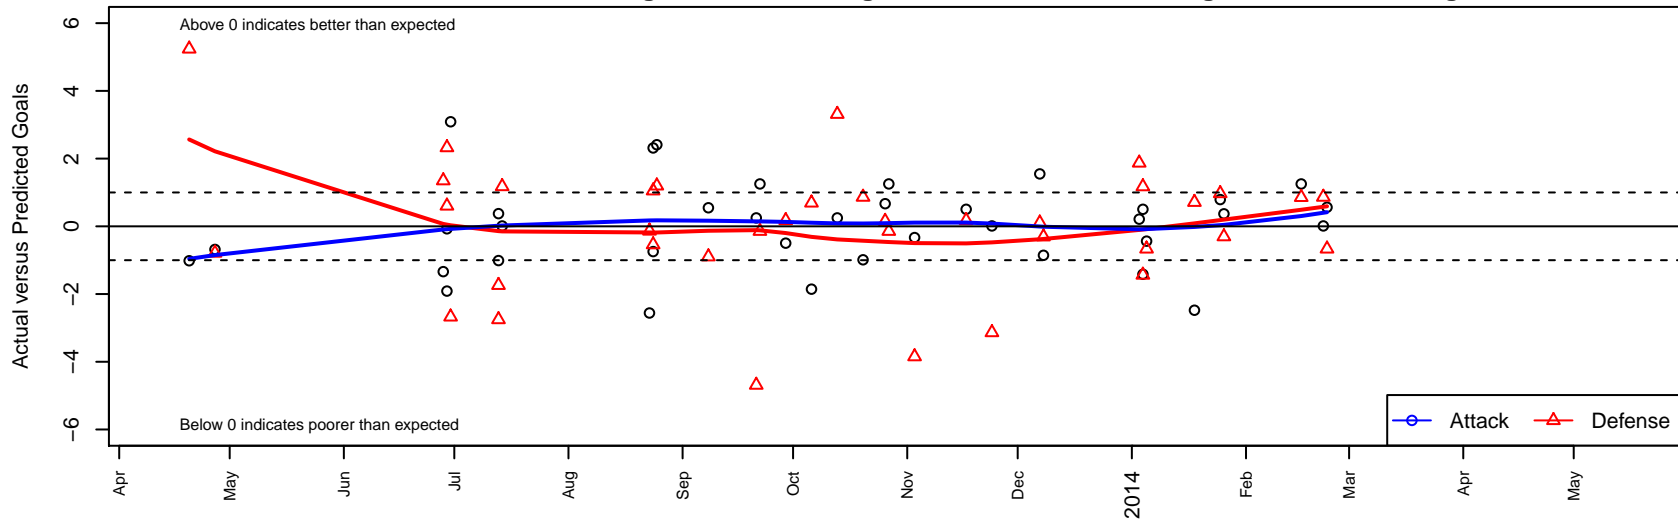

Blackhills FC Black B98
Dots are actual minus expected GF (blue circles) and GA (red triangles).
Blue line is smoothed change in attack strength. Red is smoothed change in defense strength.